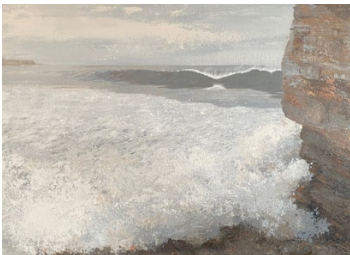

# Nami O'Nami

October 15 – November 15 | Studio 281

**'TSUNAMI LOOMING'**

Acrylic on stretched canvas  
480 x 380 mm  
\$800

**'CASTLES MADE FROM SAND'**

Acrylic on stretched canvas  
480 x 380 mm  
\$800

**'DOWN ON ONE KNEE'**