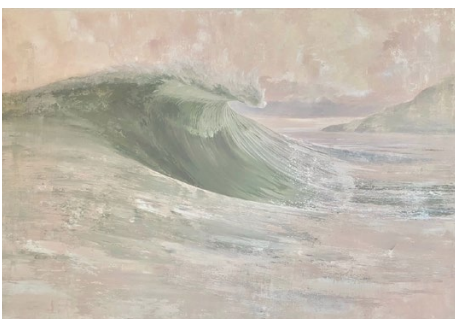

'O'NAMI'

Acrylic on stretched canvas
3000 x 2000 mm
$12,000

Thank you for visiting Studio 281

Paintings on display October 15 - November 15

Collection of sold works from November 15

Contact gallery to arrange framing, delivery and/or installation (POA)

Gallery Director: 0413 233 578 | gallery@studio281.com.au

Opening times: Mon 10am-2pm | Wed-Fri 9am-5pm | Sat 10am-2pm

studio281.com.au 8footwalls.com