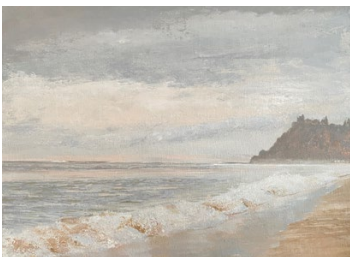

# Nami O'Nami

October 15 – November 15 | Studio 281

**'TSUNAMI LOOMING'**

Acrylic on stretched canvas  
480 x 380 mm  
\$800

**'CASTLES MADE FROM SAND'**

Acrylic on stretched canvas  
480 x 380 mm  
\$800

**'DOWN ON ONE KNEE'**